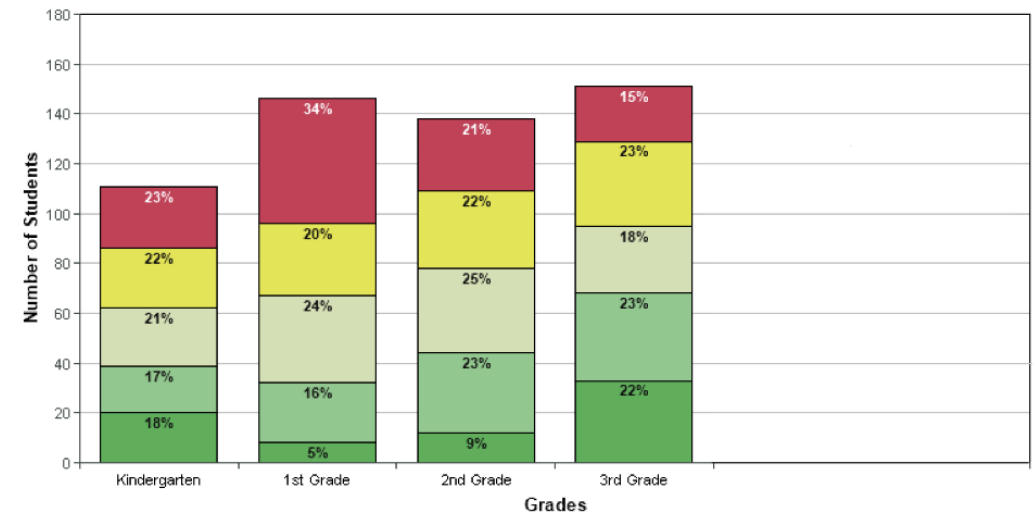

School Year 2023/2024

All Grades - April 2024

Summary

ISIP™ Early Reading results for Kimberly School District 414

School Year 2023/2024

All Grades - September 2023

Summary

ISIP™ Early Reading results for Kimberly School District 414