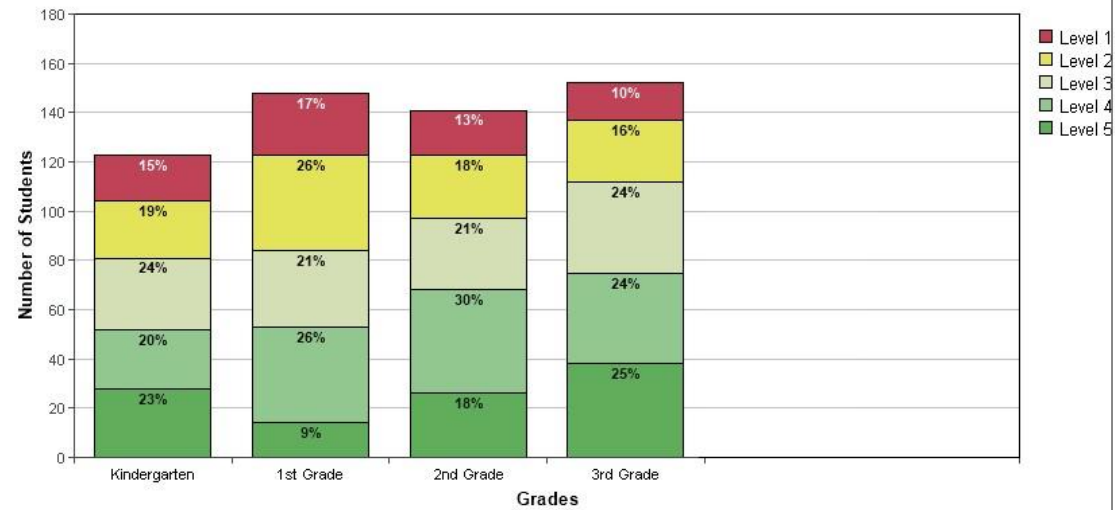

Fall to Spring Comparison K-3

Summary

ISIP™ Early Reading results for Kimberly School District 414

School Year 2023/2024

All Grades - April 2024