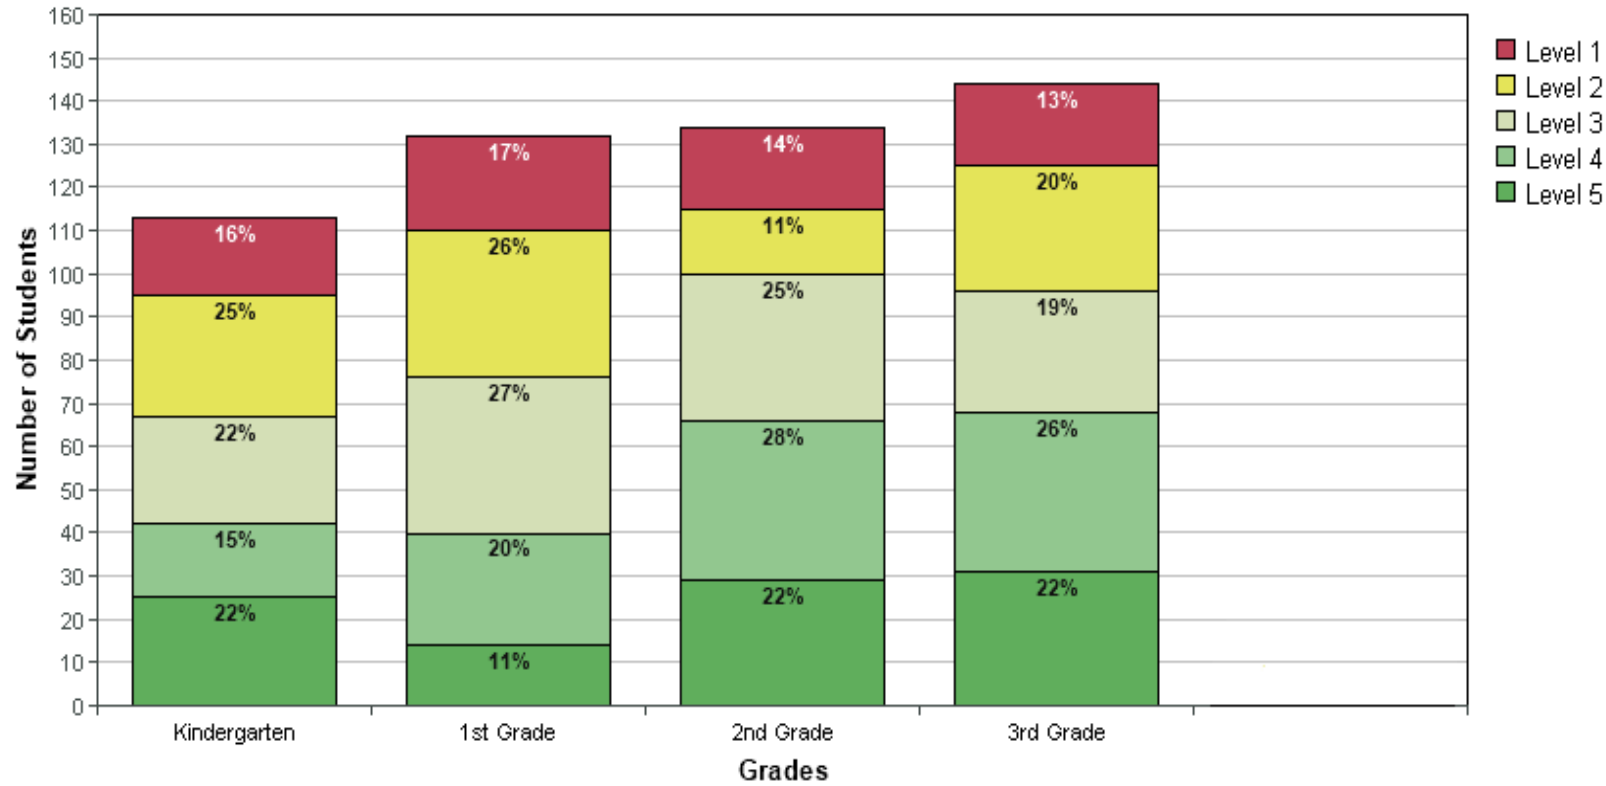

All Grades - February 2024

All Grades - January 2024