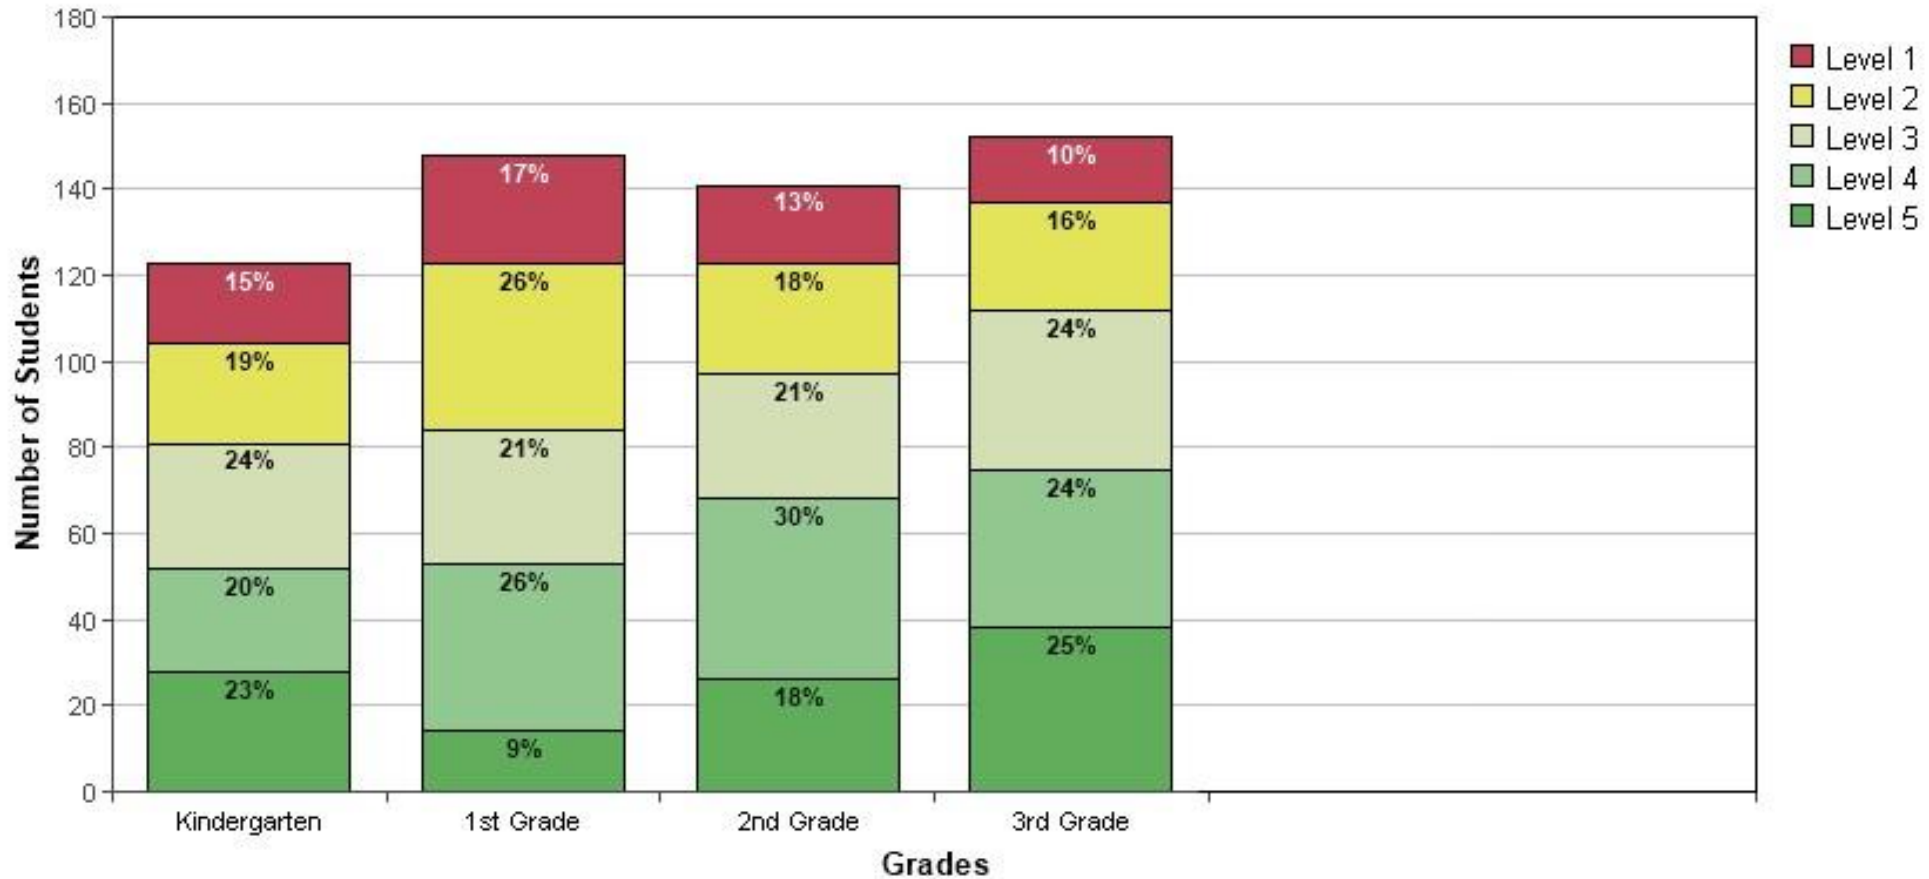

Summary

ISIP™ Early Reading results for Kimberly School District 414

School Year 2023/2024

All Grades - April 2024