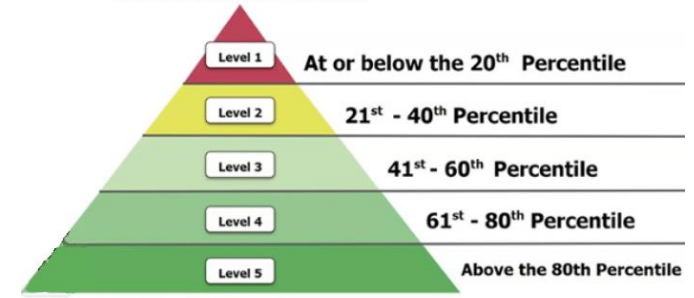

Summary

ISIP™ Early Reading results for Kimberly School District 414

School Year 2023/2024

Student Performance Levels

Based on Istation's ISIP Assessment