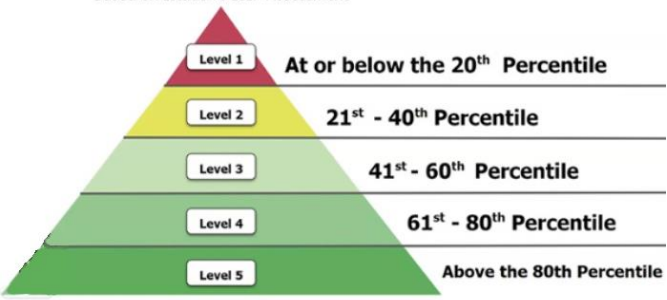

School Year 2023/2024

Student Performance Levels

Based on Istation's ISIP Assessment

All Grades - February 2024

Summary

ISIP™ Early Reading results for Kimberly School District 414

School Year 2023/2024

All Grades - January 2024