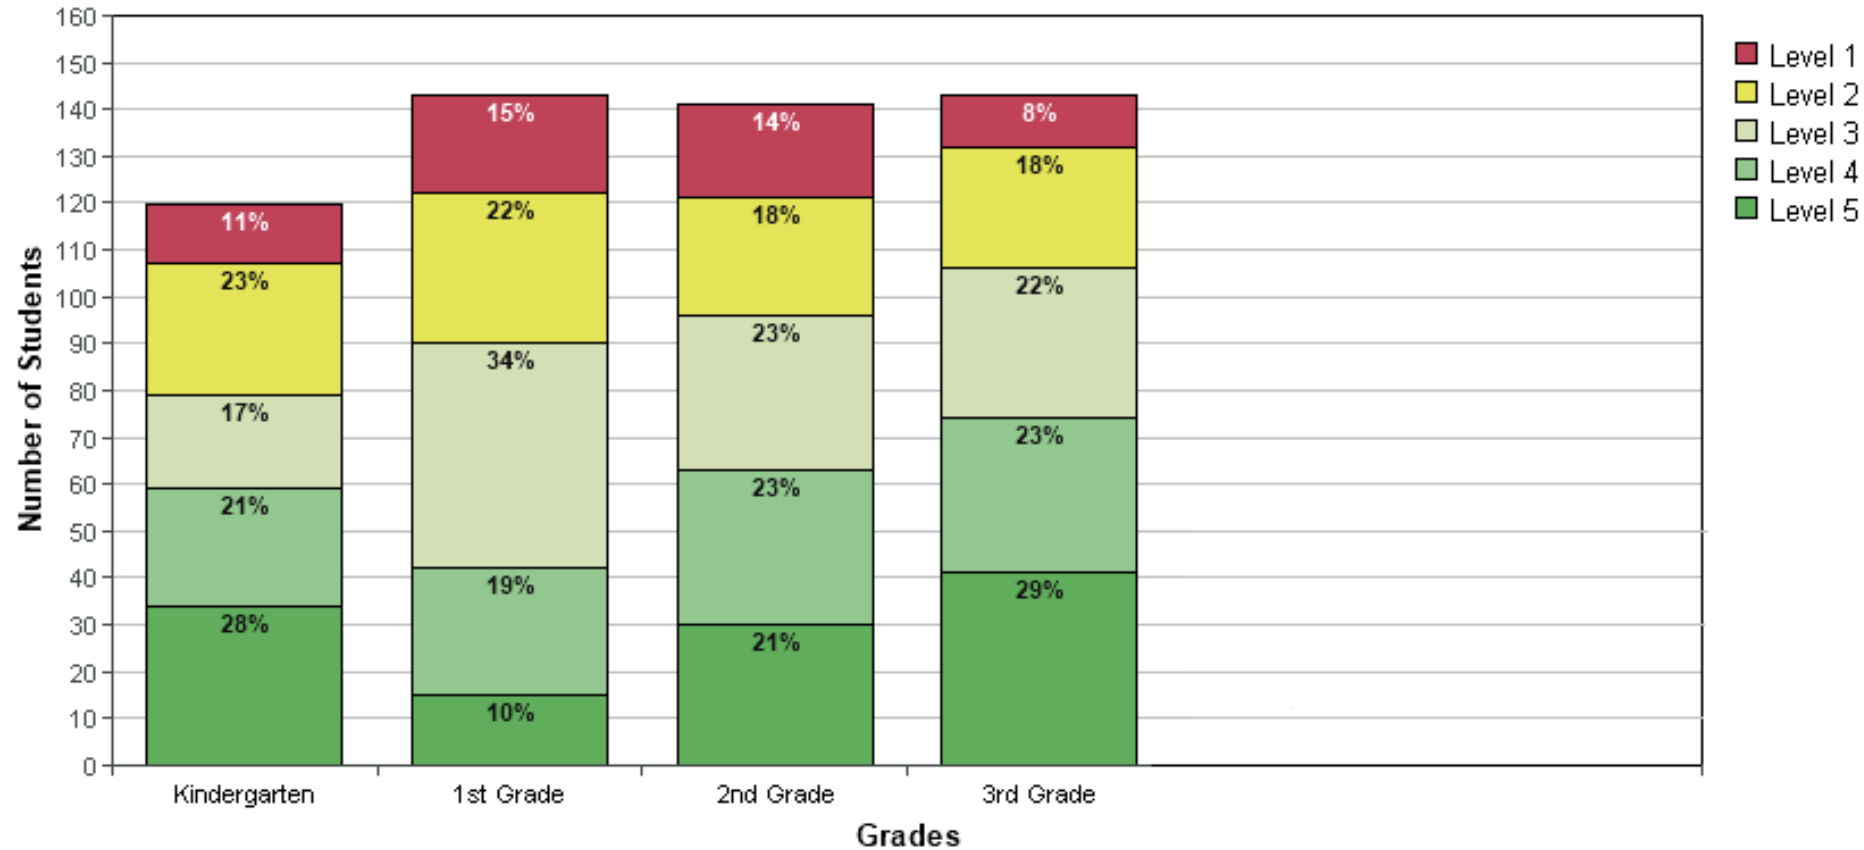

Summary

ISIP™ Early Reading results for Kimberly School District 414

School Year 2023/2024

All Grades - May 2024

Fall to Spring Comparison K-3

Summary

ISIP™ Early Reading results for Kimberly School District 414