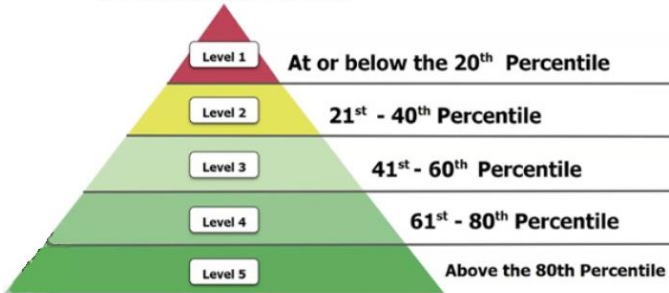

Summary

ISIP™ Early Reading results for Kimberly School District 414

School Year 2023/2024