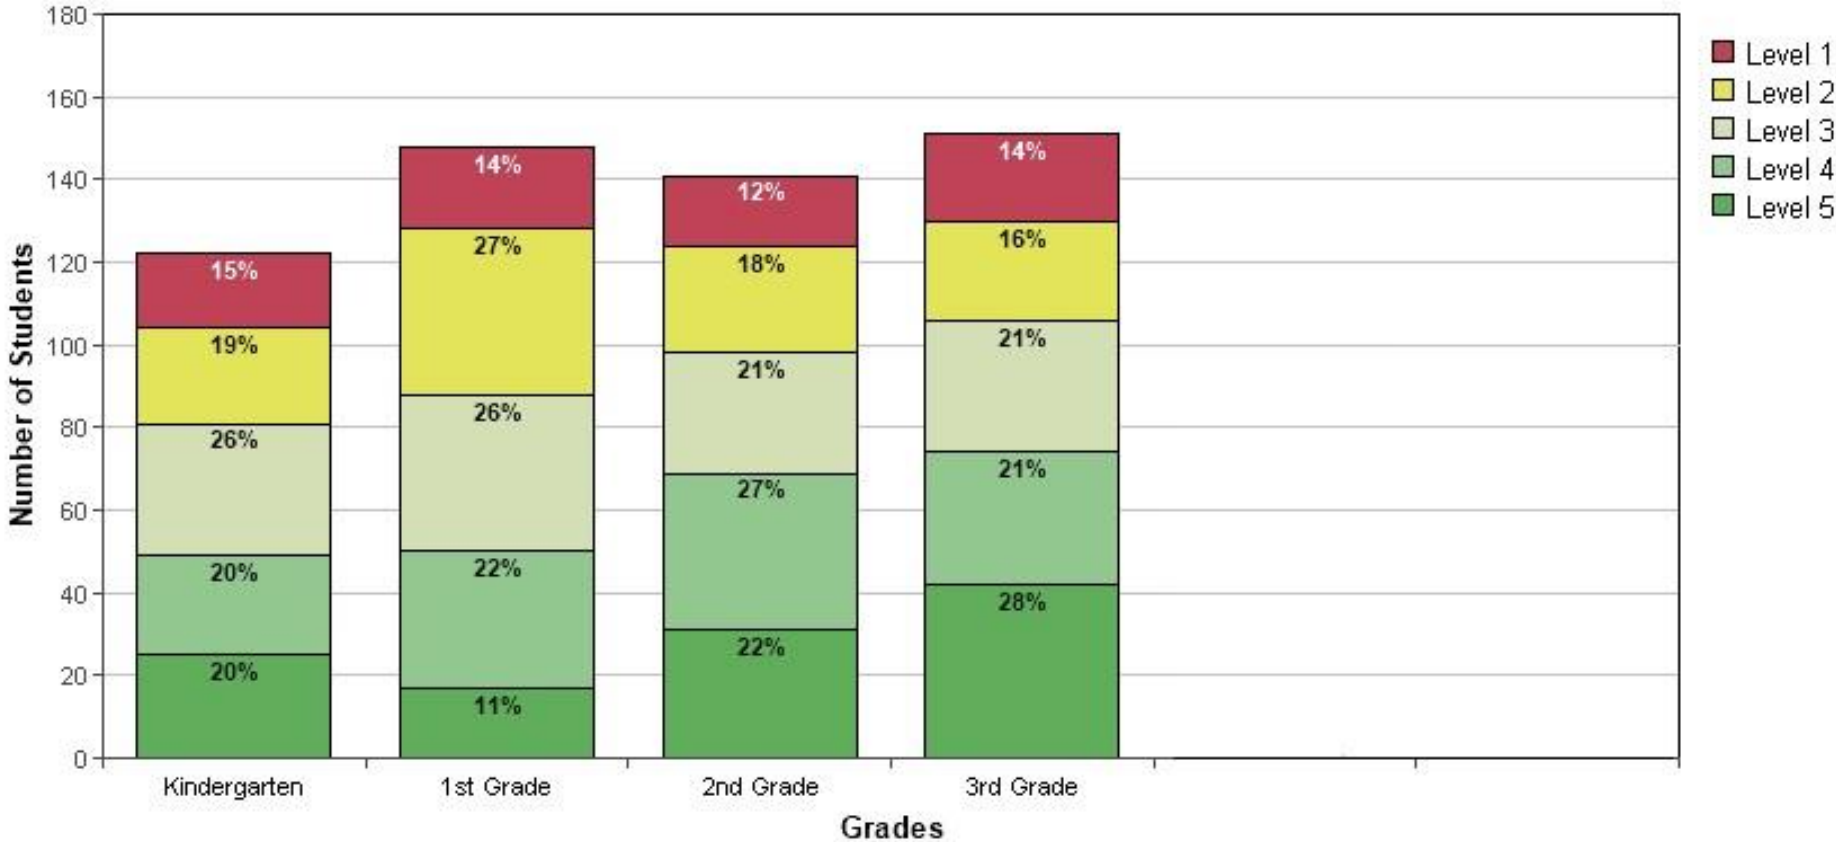

School Year 2023/2024

All Grades - April 2024

Summary

ISIP™ Early Reading results for Kimberly School District 414

School Year 2023/2024

All Grades - March 2024

Summary

ISIP™ Early Reading results for Kimberly School District 414