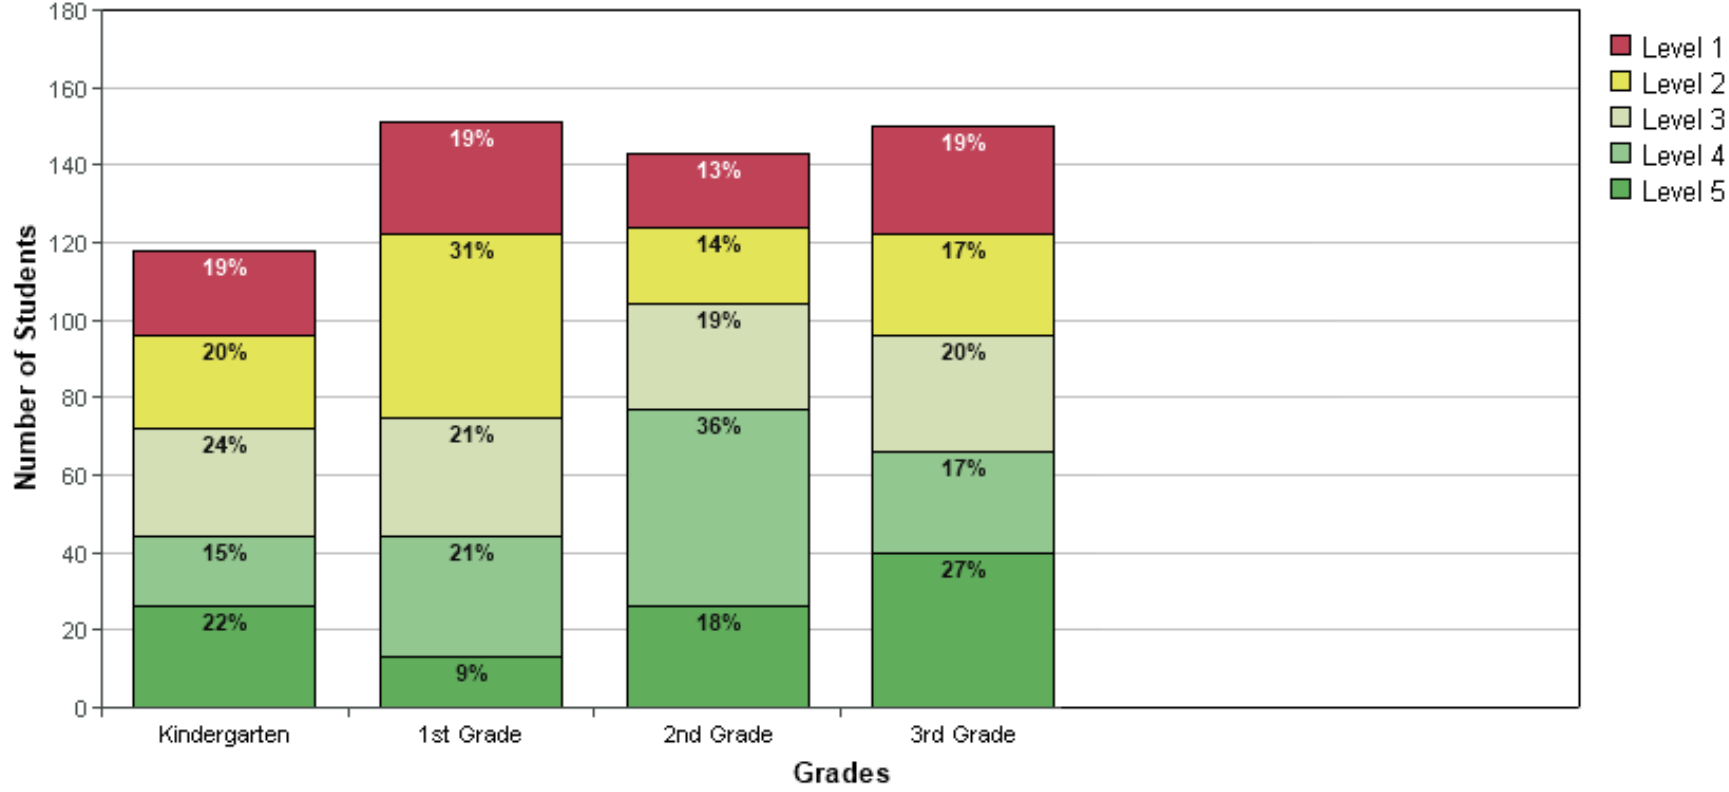

School Year 2023/2024

Student Performance Levels

Based on Istation's ISIP Assessment

All Grades - February 2024

Summary

ISIP™ Early Reading results for Kimberly School District 414

School Year 2023/2024

All Grades - January 2024