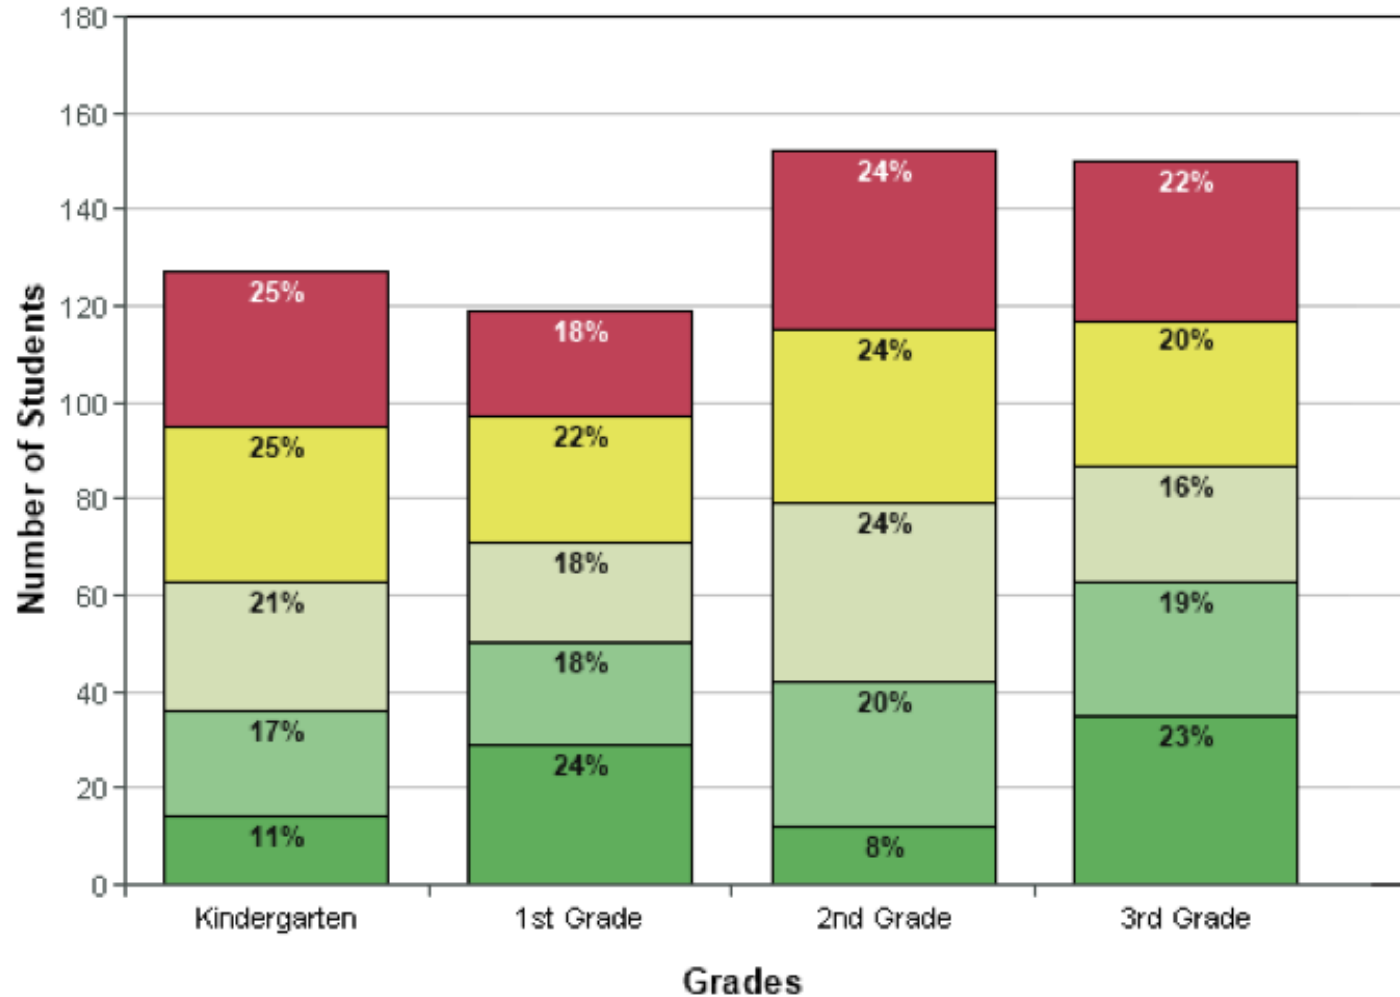

Summary

ISIP™ Early Reading results for Kimberly School District 414

School Year 2024/2025

September 2024

Student Performance Levels

Based on Istation's ISIP Assessment

- Level 1
- Level 2
- Level 3
- Level 4
- Level 5