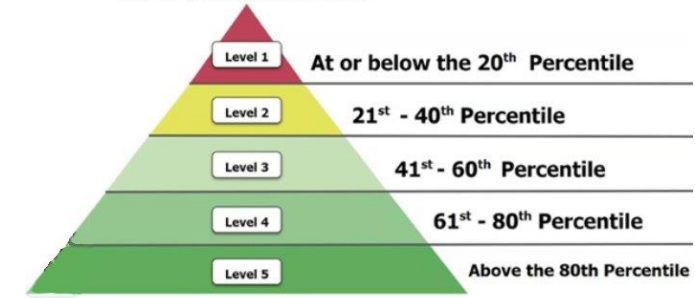

Summary

ISIP™ Early Reading results for Kimberly School District 414

School Year 2024/2025

September 2024

Student Performance Levels

Based on Istation's ISIP Assessment

- Level 1
- Level 2
- Level 3
- Level 4
- Level 5