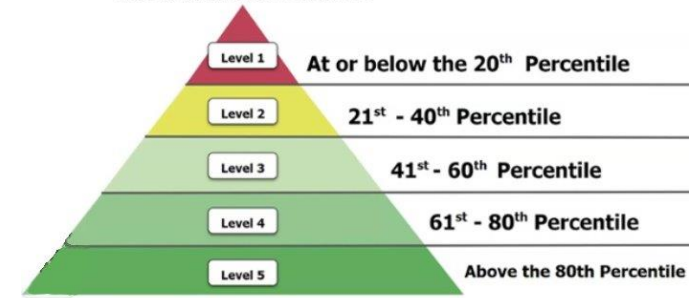

Summary

ISIP™ Early Reading results for Kimberly School District 414

School Year 2023/2024